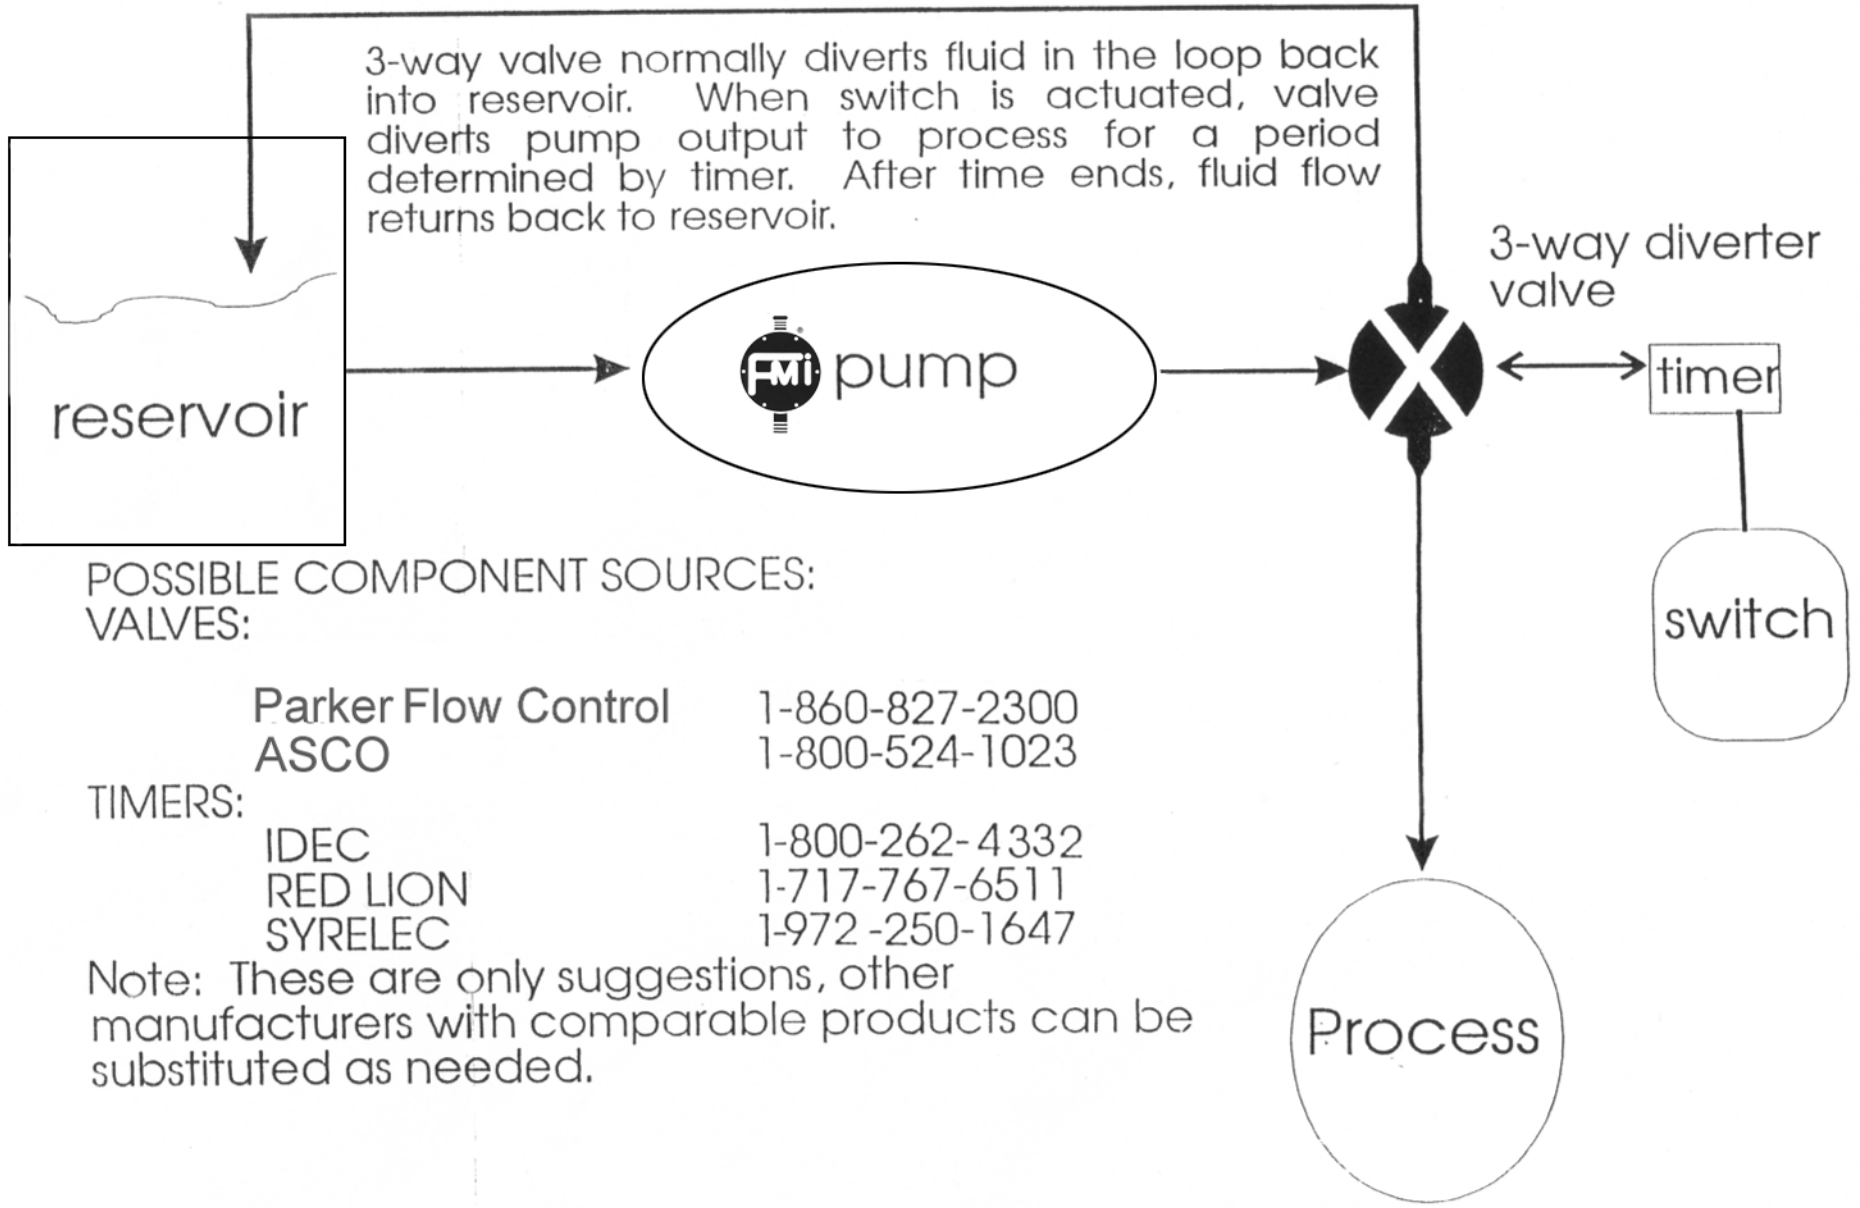

3-WAY DIVERTER VALVE APPLICATION NOTE

POSSIBLE COMPONENT SOURCES:
VALVES:

Parker Flow Control	1-860-827-2300
ASCO	1-800-524-1023

TIMERS:

IDEC	1-800-262-4332
RED LION	1-717-767-6511
SYRELEC	1-972-250-1647

Note: These are only suggestions, other manufacturers with comparable products can be substituted as needed.